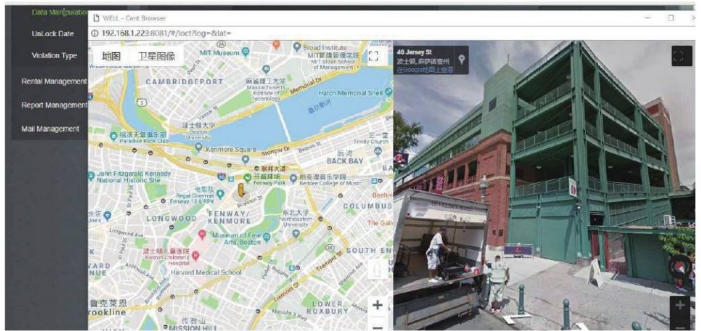

WCDMA: B2/B4/B5

Bandwidth: 1.4/3/5/10/15/20M Hz

INTERLOCK DATA MANAGEMENT SYSTEM

**Fronted and Backend
Facial Recognition**

Special Features:

- Wireless/cable handset and camera
- GPS and 4G module in both handset & control box
- Real time photos & events update
- Real time lock/unlock interlock system
- In home alcohol real time checking
- ODB II connection
- Live video chat
- Facial Recognition