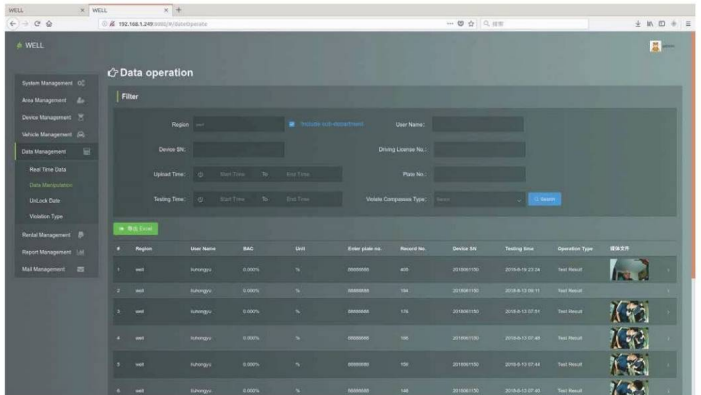

WCDMA: B2/B4/B5

Bandwidth: 1.4/3/5/10/15/20M Hz

INTERLOCK DATA MANAGEMENT SYSTEM

**Fronted and Backend
Facial Recognition**

Special Features:

- Wireless/cable handset and camera
- GPS and 4G module in both handset & control box
- Real time photos & events update
- Real time lock/unlock interlock system
- In home alcohol real time checking
- ODB II connection
- Live video chat
- Facial Recognition